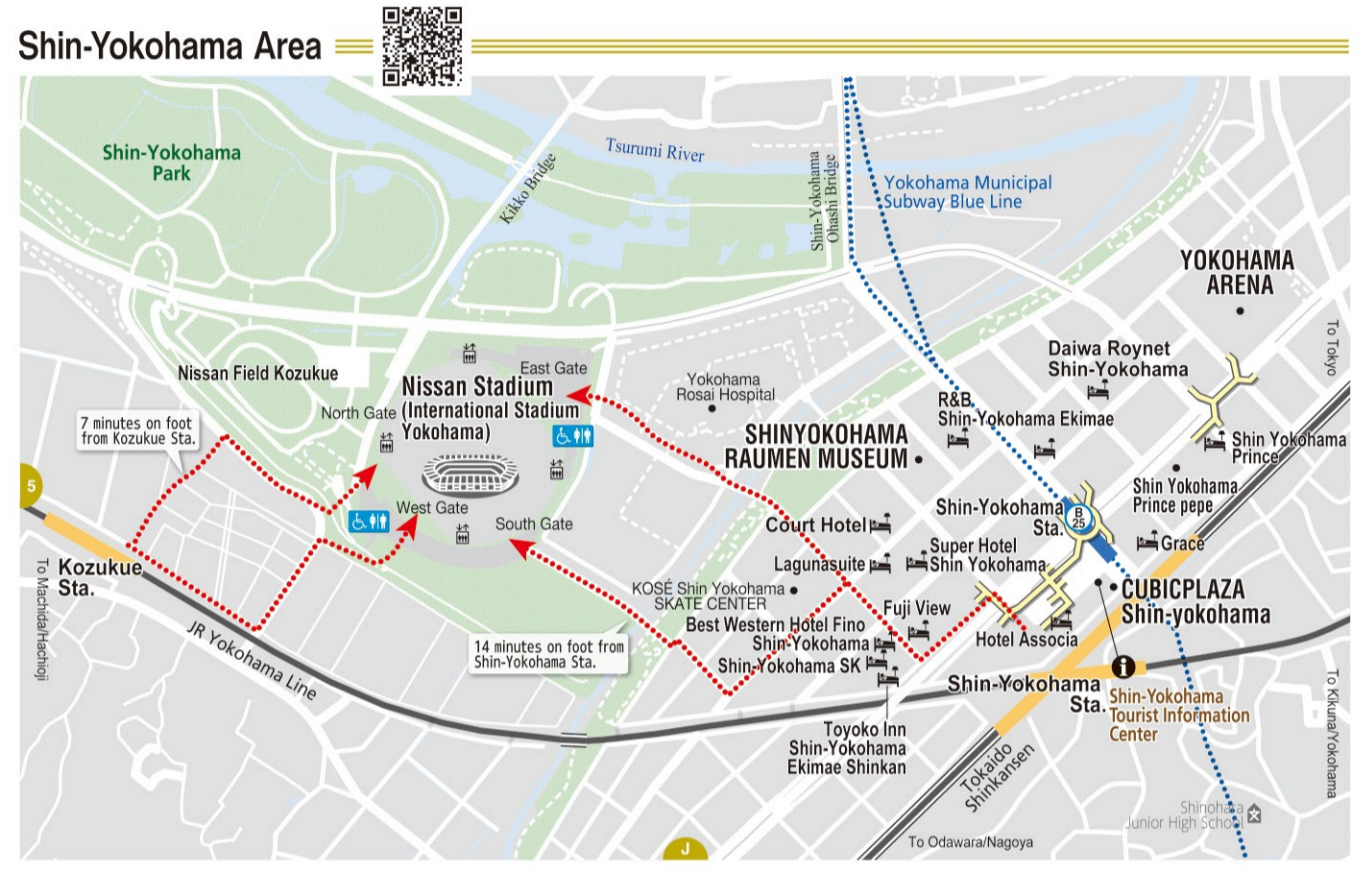

How to enjoy YOKOHAMA

atyokohama

ACTIVITIES AND ATTRACTIONS

ACTIVITIES AND ATTRACTIONS

Latest Yokohama information on web and social media!

This is the official website for Yokohama tourism information!
<https://www.yokohamajapan.com>

Find seasonal information and spots recommended by locals!

Facebook: /DISCOVERYOKOHAMA_JAPAN
Instagram: yokohama_visitors_guide

Kanagawa Prefectural Kanazawa-Bunko Museum

Kanagawa Prefectural Kanazawa-Bunko Museum