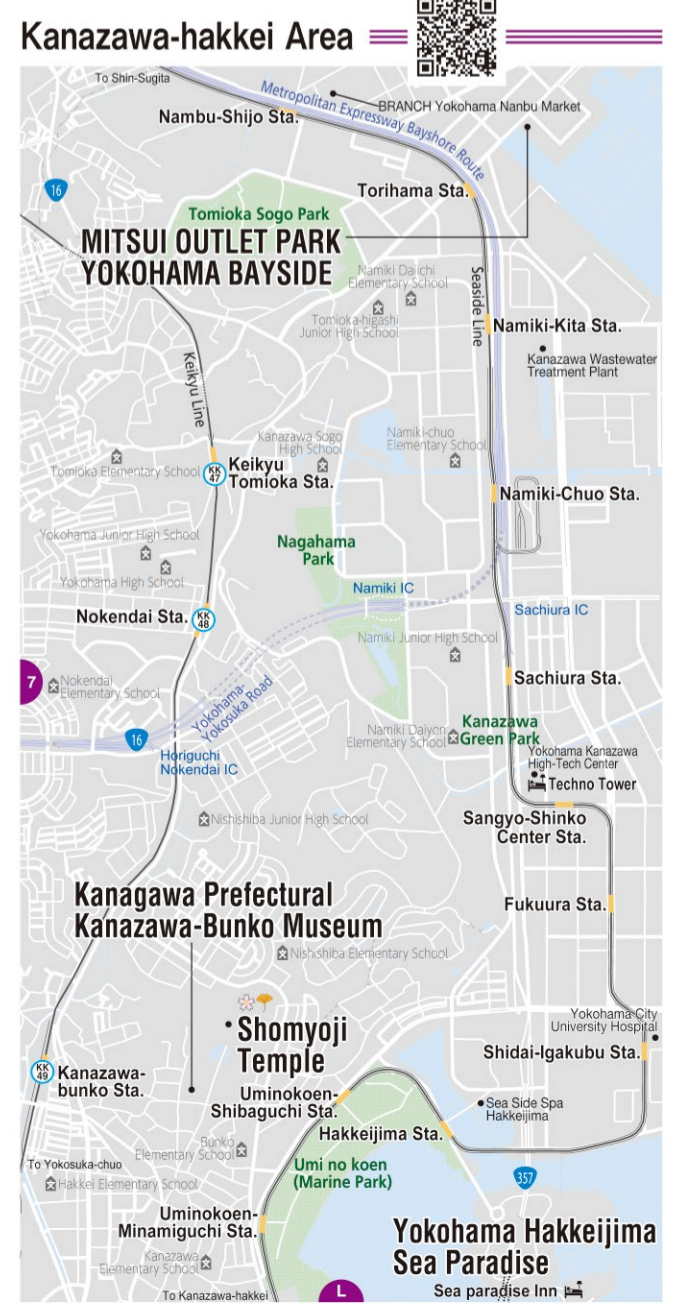

Accommodation

Area	Hotel Name	Phone No.	Room Type	Notes
Yamashita Park/Chinatown Area	KKR Port Hill Yokohama	621-9684	F-6	
	Super Hotel Yokohama/Kannai	650-9000	D-5	
	Daiwa Roynet Hotel Yokohama-Koen	664-3745	D-5	
	Toyo Inn Yokohama Stadium Mae No.2	662-1045	D-5	
Yokohama Station Area	Toyoko Inn Yokohama Nishiguchi	313-1045	H-2	
	Hotel PLUMM	314-1111	A-2	
	Hotel Yokohama Camelot Japan	312-2111	A-2	
	Yokohama Bay Sheraton Hotel & Towers	411-1111	A-14	
Minato Mirai Area	APA HOTEL & RESORT (Yokohama Bay Tower)	226-5811	D-4	
	INTERCONTINENTAL YOKOHAMA PIER 8	307-1111	D-3	
	The Westin Yokohama	577-0888	B-3	
	THE KAHALA HOTEL & RESORT YOKOHAMA	522-0088	C-2	
Kannai/Isezakicho Area	Daiwa Roynet Hotel Yokohama Kannai	252-1475	C-5	
	Toyoko Inn Yokohama Kannai	662-1045	D-5	
	PROSTYLE Ryokan Yokohama Bashamichi	662-2222	D-5	
	Hostel ZEN	342-9553	C-6	
Sakuragicho Area	Oakwood SUITES YOKOHAMA	211-6111	C-4	
	Sotetsu Fresa Inn Yokohama Sakuragicho	640-0203	C-4	
	Toyoko Inn Yokohama Sakuragicho	671-1045	C-4	
	New Otani Inn Yokohama Premium	210-0707	B-4	
Shin-Yokohama Station Area	Hotel Resol Shin-Yokohama Ekimae	478-1717	J-5	
	Coast Hotel Shin-Yokohama	471-0505	J-5	
	Shinyokohama SK Hotel	476-0088	J-5	
	Shin Yokohama Grace Hotel	474-5111	J-5	
Other Areas (Closest station/area)	Toyoko Inn Yokohama Shinkoyasu Ekimae (Shinkoyasu)	451-2045	H-2	
	Toyoko Inn Yokohama Tamami-eki Higashi (Tamami)	504-1045	H-1	
	BEST WESTERN Yokohama (Tsurumi)	504-8900	H-1	
	Hotel Sea Paradise Inn (Hakkeijima)	788-9617	L-7	