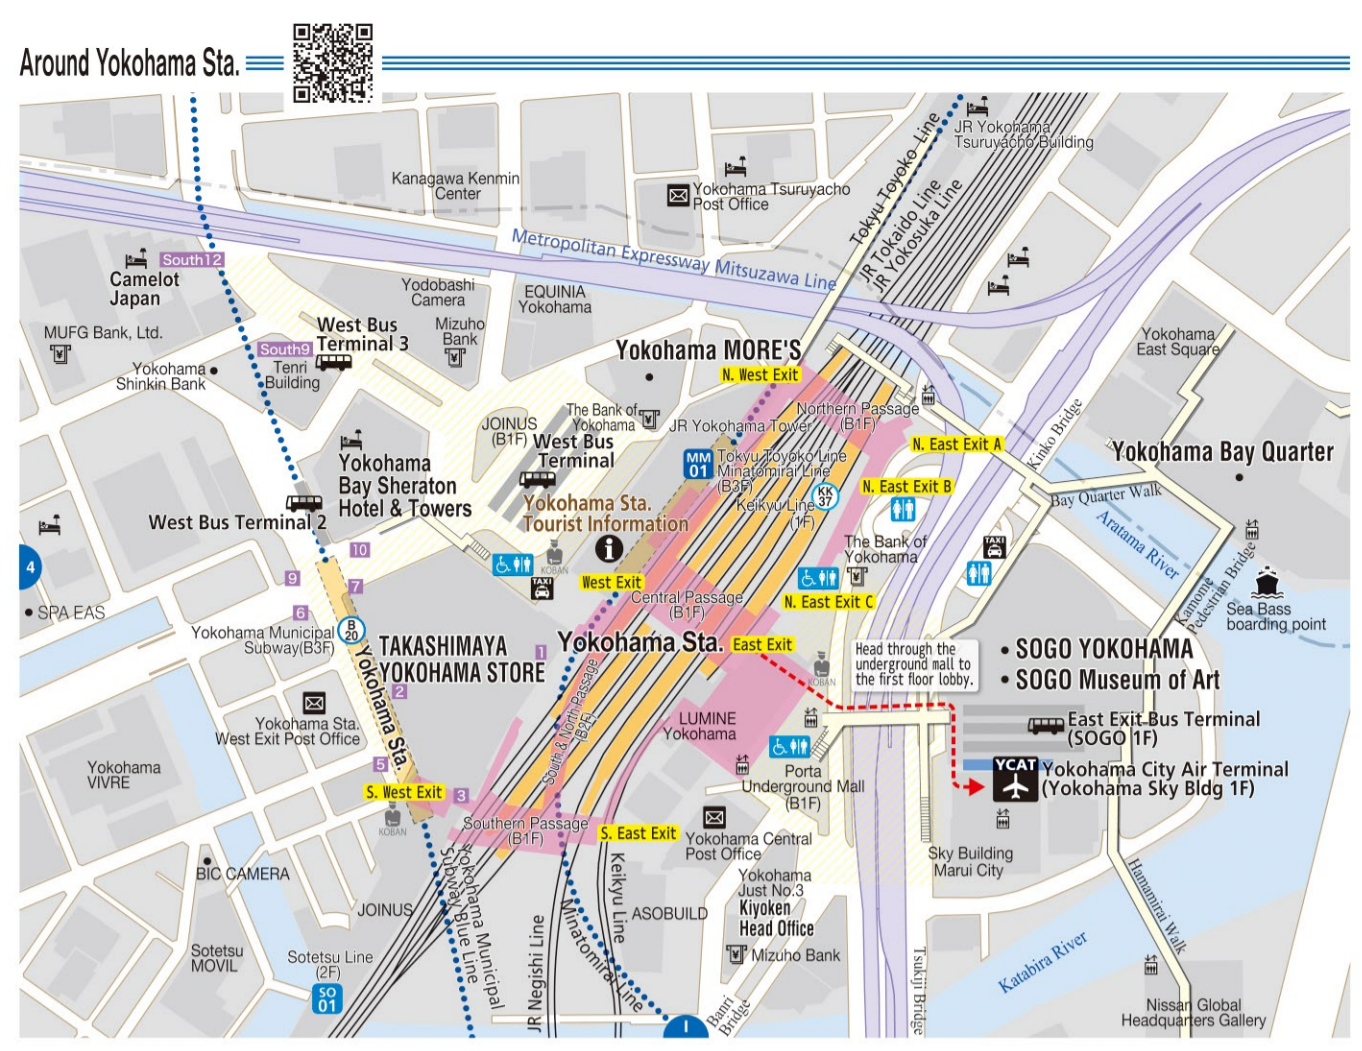

Accommodation

Area	Hotel Name	Phone No.	Room Type	Notes
Yamashita Park/Chinatown Area	KKR Port Hill Yokohama	621-9684	F-6	
	Super Hotel Yokohama/Kannai	650-9000	D-5	
	Daiwa Roynet Hotel Yokohama-Koen	664-3745	D-5	
	Toyo Inn Yokohama Stadium Mae No.2	662-1045	D-5	
Yokohama Station Area	Toyoko Inn Yokohama Nishiguchi	313-1045	H-2	
	Hotel PLUMM	314-1111	A-2	
	Hotel Yokohama Camelot Japan	312-2111	A-2	
	Yokohama Bay Sheraton Hotel & Towers	411-1111	A-14	
Minato Mirai Area	APA HOTEL & RESORT (Yokohama Bay Tower)	226-5811	D-4	
	INTERCONTINENTAL YOKOHAMA PIER 8	307-1111	D-3	
	The Westin Yokohama	577-0888	B-3	
	THE KAHALA HOTEL & RESORT YOKOHAMA	522-0088	C-2	
Kannai/Isezakicho Area	Daiwa Roynet Hotel Yokohama Kannai	252-1475	C-5	
	Toyoko Inn Yokohama Kannai	662-1045	D-5	
	PROSTYLE Ryokan Yokohama Bashamichi	662-2222	D-5	
	Hostel ZEN	342-9553	C-6	
Sakuragicho Area	Oakwood SUITES YOKOHAMA	211-6111	C-4	
	Sotetsu Fresa Inn Yokohama Sakuragicho	640-0203	C-4	
	Toyoko Inn Yokohama Sakuragicho	671-1045	C-4	
	New Otani Inn Yokohama Premium	210-0707	B-4	
Shin-Yokohama Station Area	Hotel Resol Shin-Yokohama Ekimae	478-1717	J-5	
	Coast Hotel Shin-Yokohama	471-0505	J-5	
	Shinyokohama SK Hotel	476-0088	J-5	
	Shin Yokohama Grace Hotel	474-5111	J-5	
Other Areas (Closest station/area)	Toyoko Inn Yokohama Shinkoyasu Ekimae (Shinkoyasu)	451-2045	H-2	
	Toyoko Inn Yokohama Tamami-eki Higashi (Tamami)	504-1045	H-1	
	BEST WESTERN Yokohama (Tsurumi)	504-8900	H-1	
	Hotel Sea Paradise Inn (Hakkeijima)	788-9617	L-7	