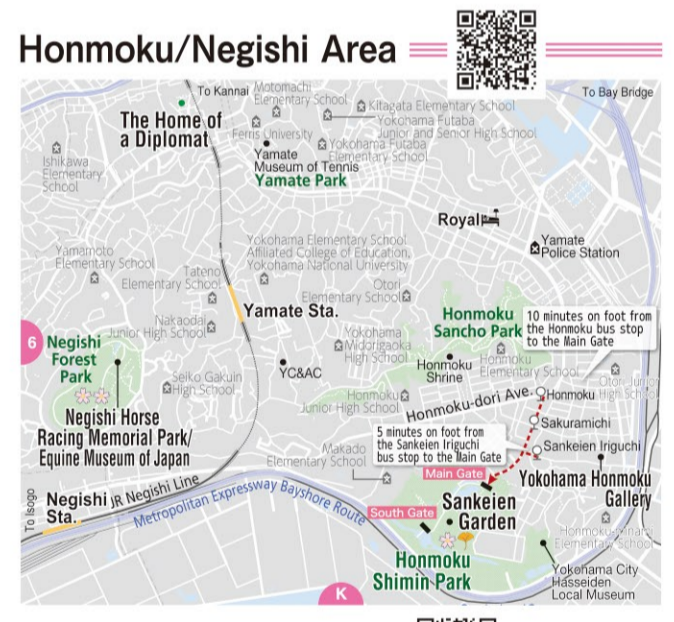

Accommodation

Area	Hotel Name	Phone No.	Room Type	Notes
Yamashita Park/Chinatown Area	KKR Port Hill Yokohama	621-9684	F-6	
	Super Hotel Yokohama/Kannai	650-9000	D-5	
	Daiwa Roynet Hotel Yokohama-Koen	664-3745	D-5	
	Toyo Inn Yokohama Stadium Mae No.2	662-1045	D-5	
Yokohama Station Area	Toyoko Inn Yokohama Nishiguchi	313-1045	H-2	
	Hotel PLUMM	314-1111	A-2	
	Hotel Yokohama Camelot Japan	312-2111	A-2	
	Yokohama Bay Sheraton Hotel & Towers	411-1111	A-14	
Minato Mirai Area	APA HOTEL & RESORT (Yokohama Bay Tower)	226-5811	D-4	
	INTERCONTINENTAL YOKOHAMA PIER 8	307-1111	D-3	
	The Westin Yokohama	577-0888	B-3	
	THE KAHALA HOTEL & RESORT YOKOHAMA	522-0088	C-2	
Kannai/Isezakicho Area	Daiwa Roynet Hotel Yokohama Kannai	252-1475	C-5	
	Toyoko Inn Yokohama Kannai	662-1045	D-5	
	PROSTYLE Ryokan Yokohama Bashamichi	662-2222	D-5	
	Hostel ZEN	342-9553	C-6	
Sakuragicho Area	Oakwood SUITES YOKOHAMA	211-6111	C-4	
	Sotetsu Fresa Inn Yokohama Sakuragicho	640-0203	C-4	
	Toyoko Inn Yokohama Sakuragicho	671-1045	C-4	
	New Otani Inn Yokohama Premium	210-0707	B-4	
Shin-Yokohama Station Area	Hotel Resol Shin-Yokohama Ekimae	478-1717	J-5	
	Coast Hotel Shin-Yokohama	471-0505	J-5	
	Shinyokohama SK Hotel	476-0088	J-5	
	Shin Yokohama Grace Hotel	474-5111	J-5	
Other Areas (Closest station/area)	Toyoko Inn Yokohama Shinkoyasu Ekimae (Shinkoyasu)	451-2045	H-2	
	Toyoko Inn Yokohama Tamami-eki Higashi (Tamami)	504-1045	H-1	
	BEST WESTERN Yokohama (Tsurumi)	504-8900	H-1	
	Hotel Sea Paradise Inn (Hakkeijima)	788-9617	L-7	