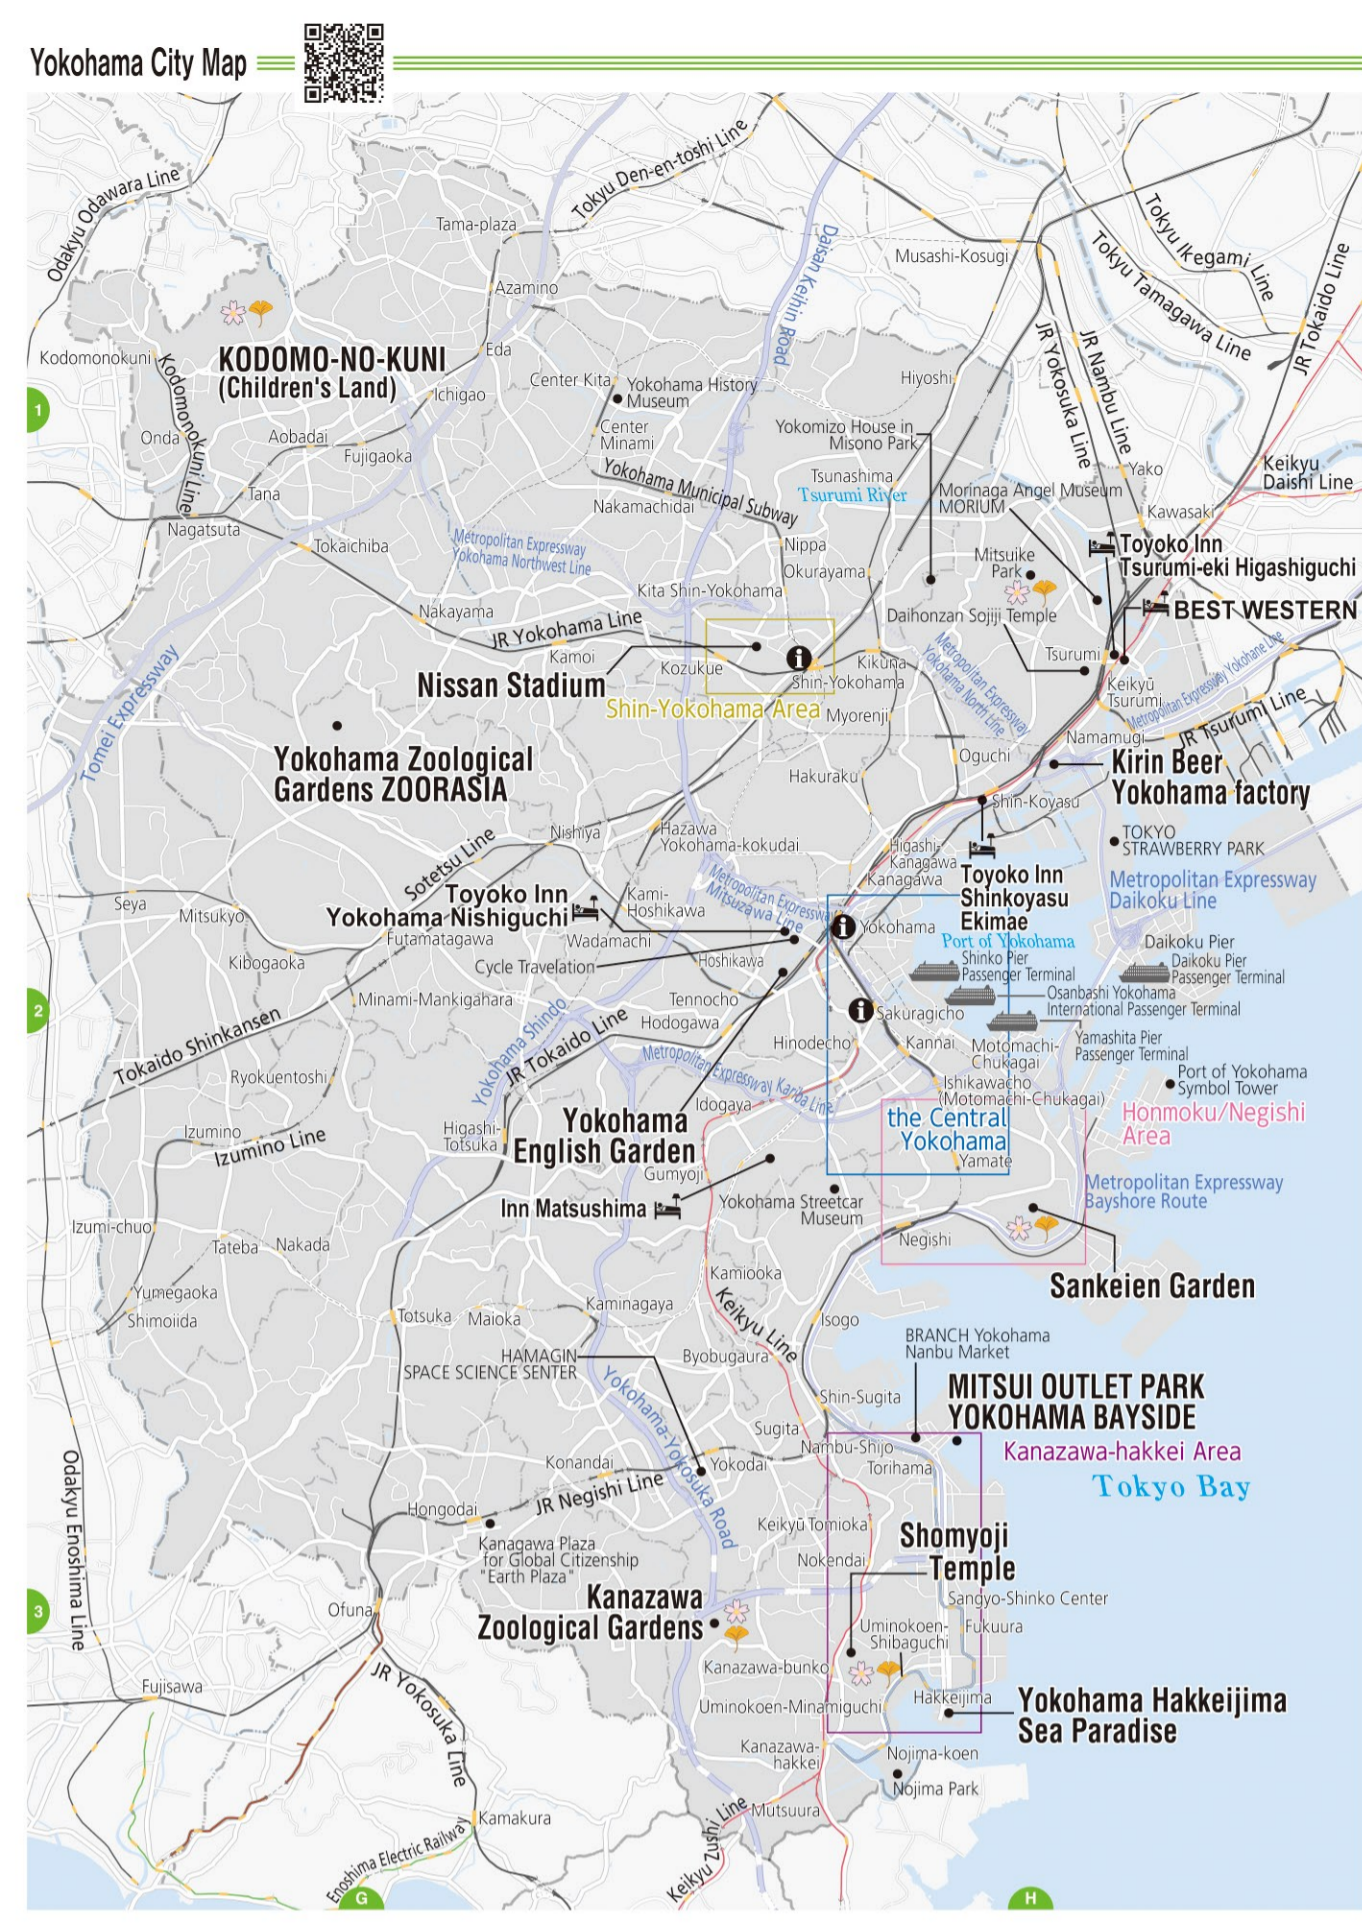

Accommodation

Area	Hotel Name	Phone No.	Room Type	Notes
Yamashita Park/Chinatown Area	KKR Port Hill Yokohama	621-9684	F-6	
	Super Hotel Yokohama/Kannai	650-9000	D-5	
	Daiwa Roynet Hotel Yokohama-Koen	664-3745	D-5	
	Toyo Inn Yokohama Stadium Mae No.2	662-1045	D-5	
Yokohama Station Area	Toyoko Inn Yokohama Nishiguchi	313-1045	H-2	
	Hotel PLUMM	314-1111	A-2	
	Hotel Yokohama Camelot Japan	312-2111	A-2	
	Yokohama Bay Sheraton Hotel & Towers	411-1111	A-14	
Minato Mirai Area	APA HOTEL & RESORT (Yokohama Bay Tower)	226-5811	D-4	
	INTERCONTINENTAL YOKOHAMA PIER 8	307-1111	D-3	
	The Westin Yokohama	577-0888	B-3	
	THE KAHALA HOTEL & RESORT YOKOHAMA	522-0088	C-2	
Kannai/Isezakicho Area	Daiwa Roynet Hotel Yokohama Kannai	252-1475	C-5	
	Toyoko Inn Yokohama Kannai	662-1045	D-5	
	PROSTYLE Ryokan Yokohama Bashamichi	662-2222	D-5	
	Hostel ZEN	342-9553	C-6	
Sakuragicho Area	Oakwood SUITES YOKOHAMA	211-6111	C-4	
	Sotetsu Fresa Inn Yokohama Sakuragicho	640-0203	C-4	
	Toyoko Inn Yokohama Sakuragicho	671-1045	C-4	
	New Otani Inn Yokohama Premium	210-0707	B-4	
Shin-Yokohama Station Area	Hotel Resol Shin-Yokohama Ekimae	478-1717	J-5	
	Coast Hotel Shin-Yokohama	471-0505	J-5	
	Shinyokohama SK Hotel	476-0088	J-5	
	Shin Yokohama Grace Hotel	474-5111	J-5	
Other Areas (Closest station/area)	Toyoko Inn Yokohama Shinkoyasu Ekimae (Shinkoyasu)	451-2045	H-2	
	Toyoko Inn Yokohama Tamami-eki Higashi (Tamami)	504-1045	H-1	
	BEST WESTERN Yokohama (Tsurumi)	504-8900	H-1	
	Hotel Sea Paradise Inn (Hakkeijima)	788-9617	L-7	